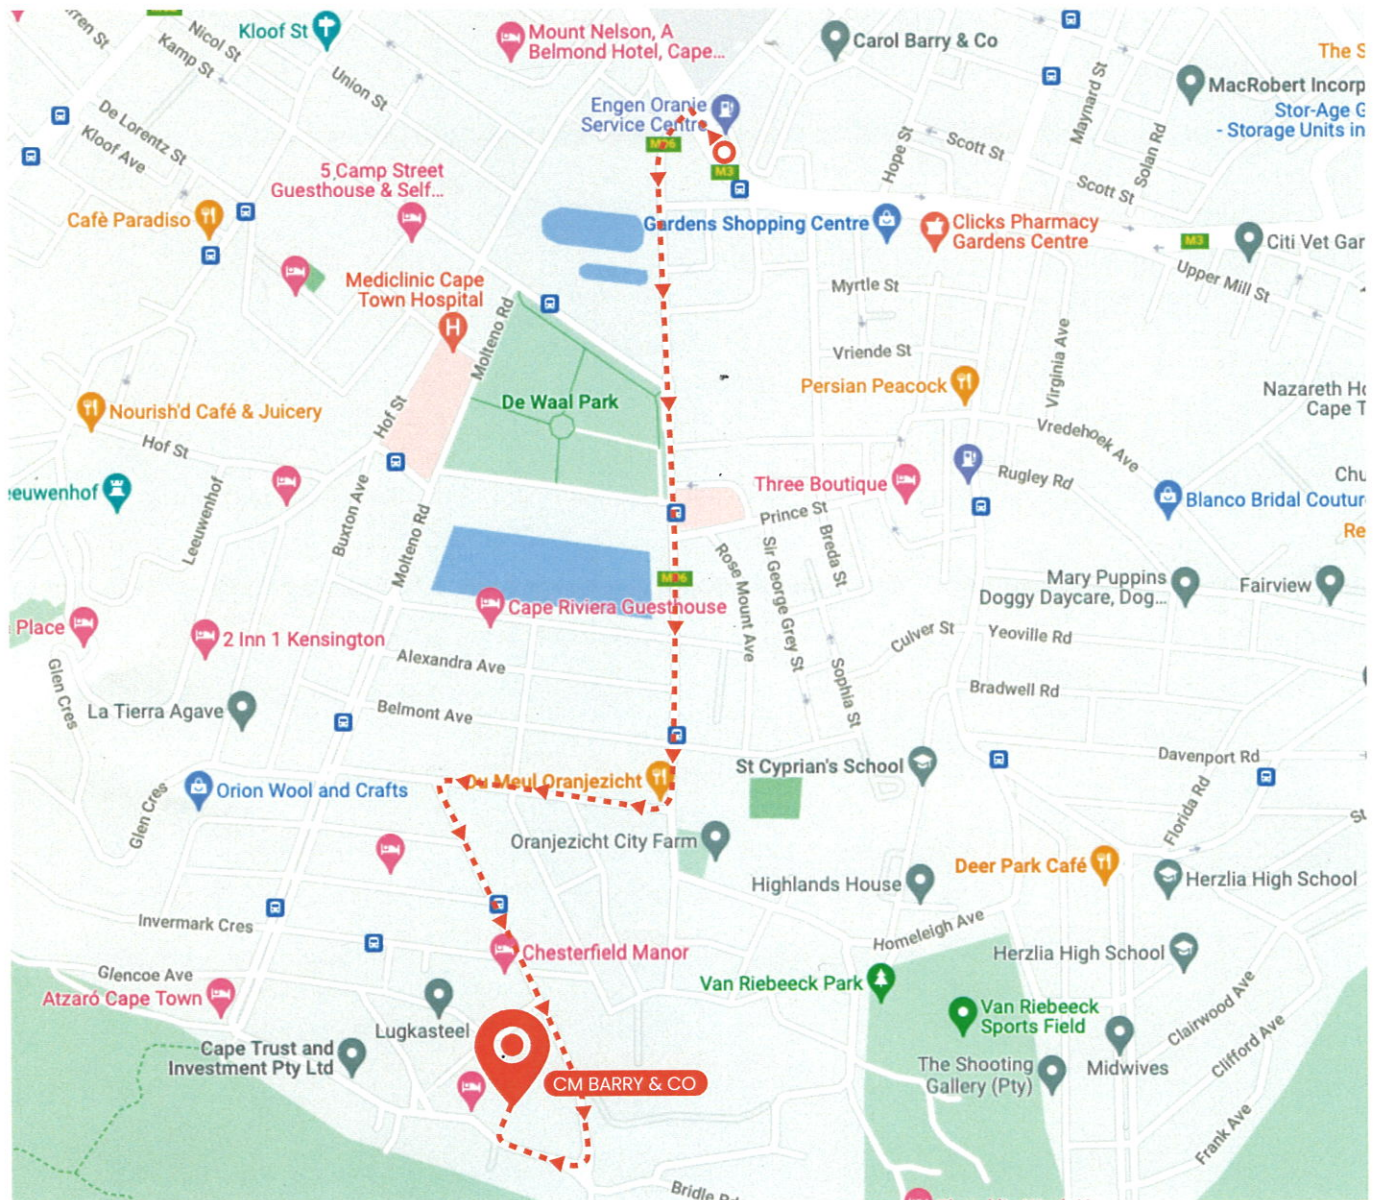

CM BARRY & CO | WHERE TO FIND US

Directions to CM Barry & Co in Oranjezicht, City Bowl

Directions:

- Go to upper Orange Street which starts at the Cnr Cape Town High School
- and the Engen Garage
- Turn into upper Orange Street
- Continue to Ou Meul Café and at the Stop Street turn right into Montrose Avenue
- Go over the first Stop Street
- Turn left up Marmion Road and continue to the circle at the Top
- Take the 2nd exit to the right which is Rugby Road
- Continue up Rugby and 12A is on the RHS down the pan-handle driveway
- You can park in the driveway or on the grass verge outside

Address: 12A Rugby Rd, Oranjezicht, Cape Town, 8001 | **Telephone:** 021 461 5320